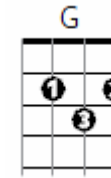

I'LL BE YOUR BABY TONIGHT- Bob Dylan

Close your [F] eyes, close the door
You don't [G] have to worry any more
[Bb] I'll be [C] your baby to [F] night [C]

Shut the [F] light, shut the shade
You don't [G] have to be afraid
[Bb] I'll be [C] your baby to [F] night [F7]

BRIDGE:

Well, that [Bb] mockingbird's gonna sail away
[F] We're gonna forget it
That [G] big, fat moon is gonna shine like a spoon
[C] But we're gonna let it, you won't regret it

Kick your [F] shoes off, do not fear
Bring that [G] bottle over here
[Bb] I'll be [C] your baby to [F] night [C]