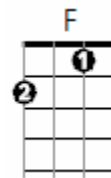

I'LL BE YOUR BABY TONIGHT- Bob Dylan

Close your [F] eyes, close the door
You don't [G] have to worry any more
[Bb] I'll be [C] your baby to [F] night [C]

Shut the [F] light, shut the shade
You don't [G] have to be afraid
[Bb] I'll be [C] your baby to [F] night [F7]