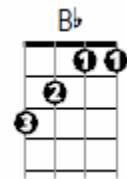

I'LL BE YOUR BABY TONIGHT- Bob Dylan

Close your [F] eyes, close the door
You don't [G] have to worry any more
[Bb] I'll be [C] your baby to [F] night [C]

Shut the [F] light, shut the shade
You don't [G] have to be afraid
[Bb] I'll be [C] your baby to [F] night [F7]

BRIDGE:

Well, that [Bb] mockingbird's gonna sail away
[F] We're gonna forget it
That [G] big, fat moon is gonna shine like a spoon
[C] But we're gonna let it, you won't regret it

Kick your [F] shoes off, do not fear
Bring that [G] bottle over here
[Bb] I'll be [C] your baby to [F] night [C]